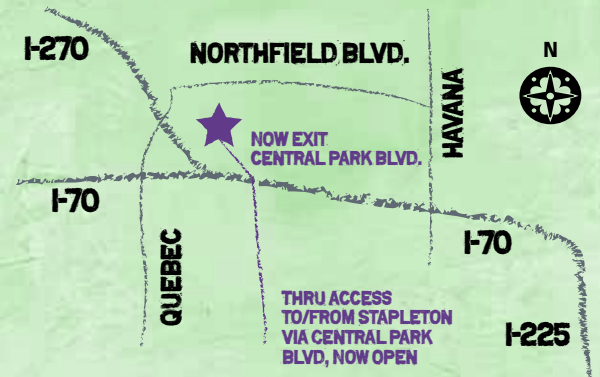

NOTES

— 41 —

NOTES

— 42 —

THINK FAST

Send a really great gift. Now.
Right now. Really.

Go to
northfieldstapleton.com to order.

Northfield Stapleton is located off I-70 at Central Park Blvd.

From Stapleton: Take Central Park Blvd. north, over the bridge. Proceed north to 46th Ave. and turn left.

From West on I-70: Exit Central Park Blvd. and turn left. Proceed north to 46th Ave. and turn left.

From East on I-70: Exit Central Park Blvd. and turn right. Proceed north to 46th Ave. and turn left.

From I-270: Exit Quebec Street/Northfield Blvd. and turn right. Turn right onto Northfield Blvd. Proceed east on Northfield Blvd. to Uinta Street and turn right.